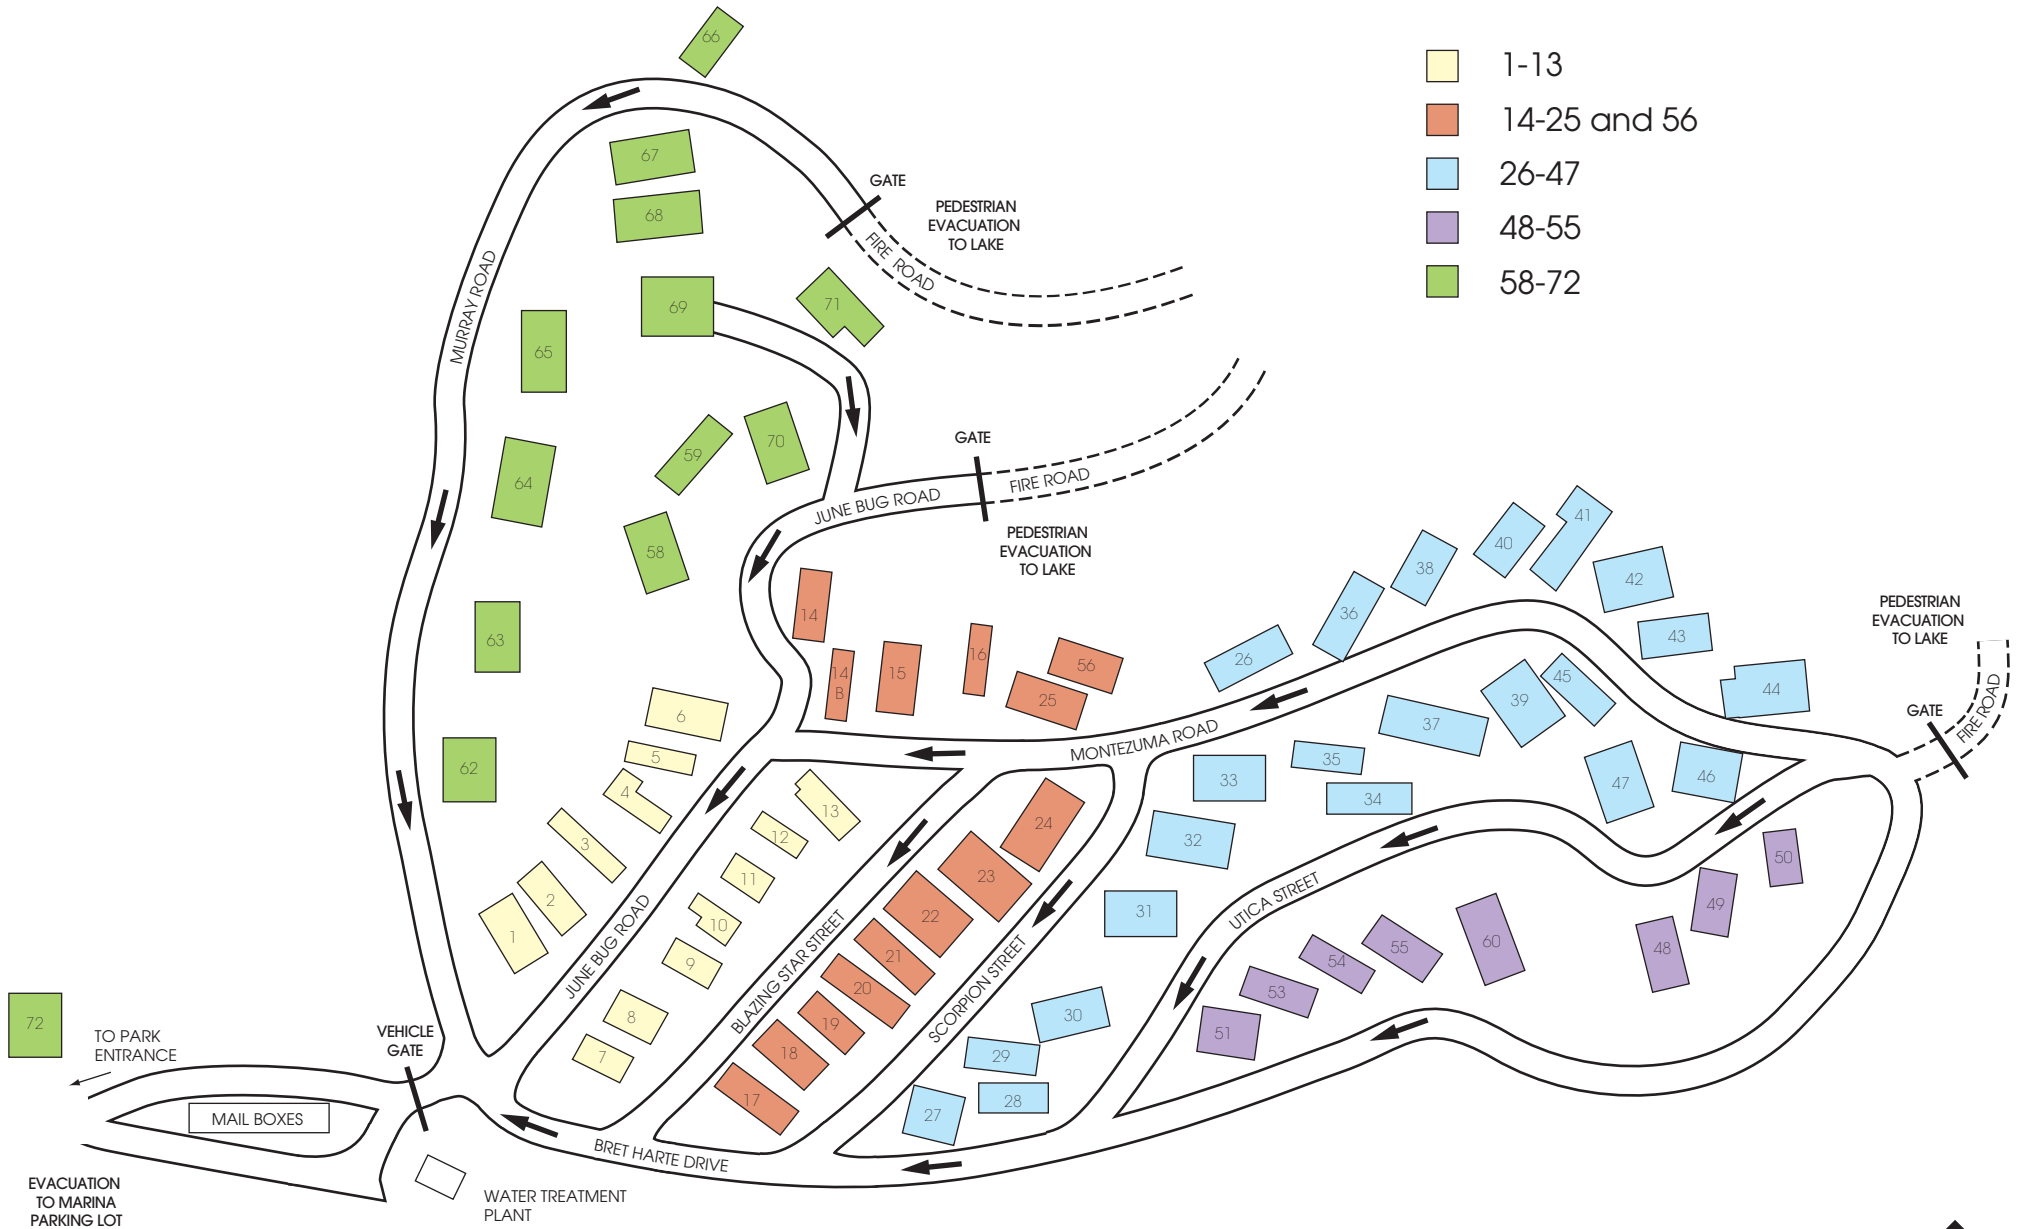

CAMANCHE SOUTH MOBILE HOME PARK EVACUATION MAP

- 1-13
- 14-25 and 56
- 26-47
- 48-55
- 58-72

SPEED LIMIT 10 MPH CALIFORNIA VEHICLE CODE ENFORCED IN PARK

NOT TO SCALE